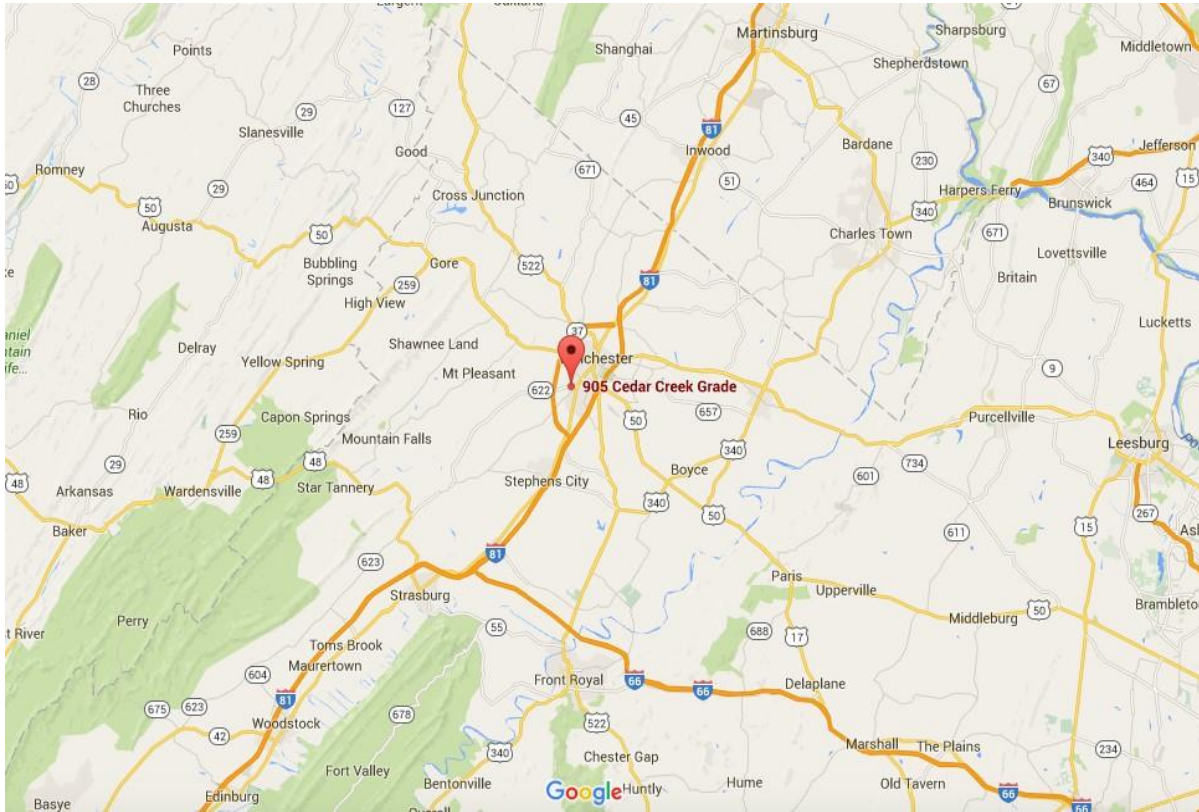

## Map and Directions

### From Harrisonburg, VA:

- Get on I-81 N
- Follow I-81 N to State Rte 622/Cedar Creek Grade
- Take the VA-622 exit from VA-37 N
- Turn right onto State Rte 622/Cedar Creek Grade

### From Martinsburg, WV

- Get on I-81 S from WV-45 W/WV-9 E
- Follow I-81 S and VA-37 S to State Rte 622/Cedar Creek Grade
- Take the State Route 622 exit from VA-37 S
- Turn left onto State Rte 622/Cedar Creek Grade

Once you turn onto Cedar Creek Grade from 37 N or S, we will be about 1.2 miles down the road on your right.

If you are coming from Valley Avenue in Winchester, we will be 0.4 miles up the road on your left