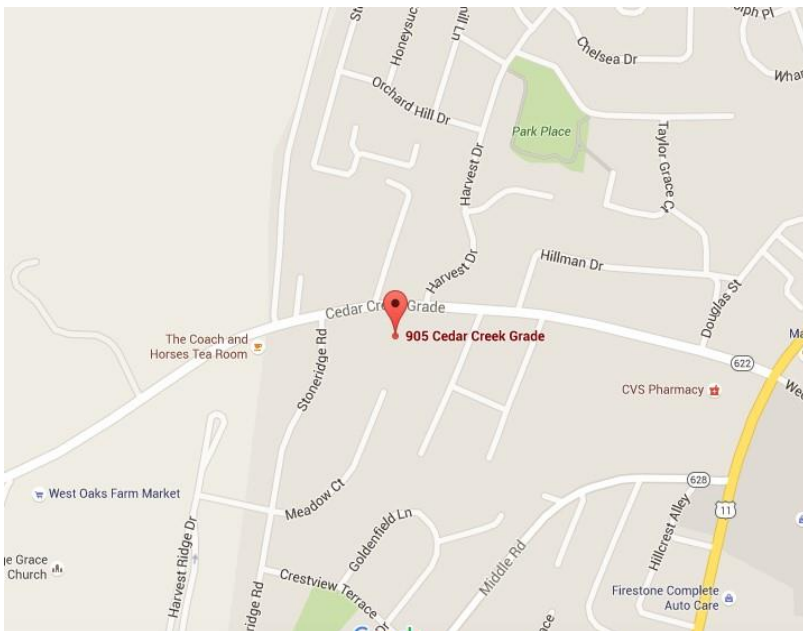

## Map and Directions

### From Harrisonburg, VA:

- Get on I-81 N
- Follow I-81 N to State Rte 622/Cedar Creek Grade
- Take the VA-622 exit from VA-37 N
- Turn right onto State Rte 622/Cedar Creek Grade

### From Martinsburg, WV

- Get on I-81 S from WV-45 W/WV-9 E
- Follow I-81 S and VA-37 S to State Rte 622/Cedar Creek Grade
- Take the State Route 622 exit from VA-37 S
- Turn left onto State Rte 622/Cedar Creek Grade

Once you turn onto Cedar Creek Grade from 37 N or S, we will be about 1.2 miles down the road on your right.

If you are coming from Valley Avenue in Winchester, we will be 0.4 miles up the road on your left